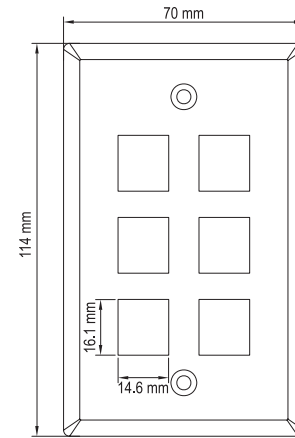

TECHNICAL SHEETS ARE SUBJECT TO CHANGE WITHOUT NOTICE.

REV.20250101.2

Keystone Wall Plates

Technical Drawing

1 Port

2 Port

3 Port

4 Port

6 Port

Physical Specifications

# of Ports	1 Port	2 Port	3 Port	4 Port	6 Port
Dimensions	114*70*9.5 mm	114*70*9.5 mm	114*70*9.5 mm	114*70*9.5 mm	114*70*9.5 mm
Material	High Impact, Fire retardant ABS plastic rated UL94V-0				
Mounting	Screws (Included)				
Color	White, Ivory, or Light Almond				