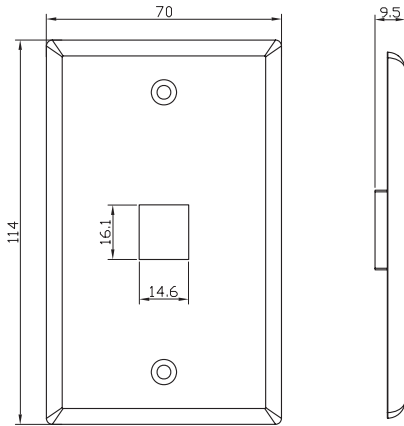

Applications

These standard single gang faceplates accept snap-in modules to support multimedia applications in situations requiring a flush mount.

Ordering Information

TYPE	IVORY	LIGHT ALMOND	WHITE
1 Port, Single Gang	XFPOP-03588	XFPOP-01452	XFPOP-00470
2 Port, Single Gang	XFPOP-03589	XFPOP-01453	XFPOP-00471
3 Port, Single Gang	XFPOP-03590	XFPOP-01454	XFPOP-00472
4 Port, Single Gang	XFPOP-03419	XFPOP-03420	XFPOP-03418
6 Port, Single Gang	XFPOP-03422	XFPOP-03423	XFPOP-03421

TECHNICAL SHEETS ARE SUBJECT TO CHANGE WITHOUT NOTICE.

REV.20250101.2

Keystone Wall Plates

Technical Drawing

1 Port

2 Port

3 Port

4 Port

6 Port

Physical Specifications

# of Ports	1 Port	2 Port	3 Port	4 Port	6 Port
Dimensions	114*70*9.5 mm	114*70*9.5 mm	114*70*9.5 mm	114*70*9.5 mm	114*70*9.5 mm
Material	High Impact, Fire retardant ABS plastic rated UL94V-0				
Mounting	Screws (Included)				
Color	White, Ivory, or Light Almond				