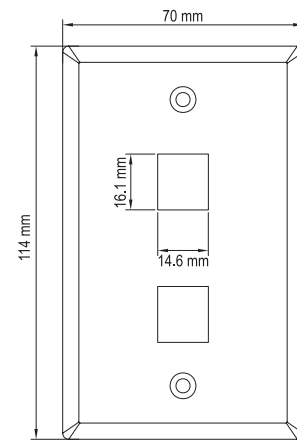

TECHNICAL SHEETS ARE SUBJECT TO CHANGE WITHOUT NOTICE.

REV.20250101.2

Keystone Wall Plates

Technical Drawing

1 Port

2 Port

3 Port

4 Port

6 Port

Physical Specifications

# of Ports	1 Port	2 Port	3 Port	4 Port	6 Port
Dimensions	114*70*9.5 mm	114*70*9.5 mm	114*70*9.5 mm	114*70*9.5 mm	114*70*9.5 mm
Material	High Impact, Fire retardant ABS plastic rated UL94V-0				
Mounting	Screws (Included)				
Color	White, Ivory, or Light Almond				