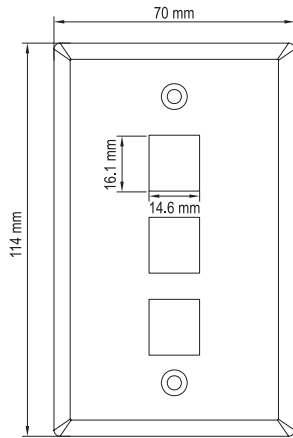

TECHNICAL SHEETS ARE SUBJECT TO CHANGE WITHOUT NOTICE.

REV.20250101.2

Keystone Wall Plates

Technical Drawing

1 Port

2 Port

3 Port

4 Port

6 Port

Physical Specifications

# of Ports	1 Port	2 Port	3 Port	4 Port	6 Port
Dimensions	114*70*9.5 mm	114*70*9.5 mm	114*70*9.5 mm	114*70*9.5 mm	114*70*9.5 mm
Material	High Impact, Fire retardant ABS plastic rated UL94V-0				
Mounting	Screws (Included)				
Color	White, Ivory, or Light Almond				