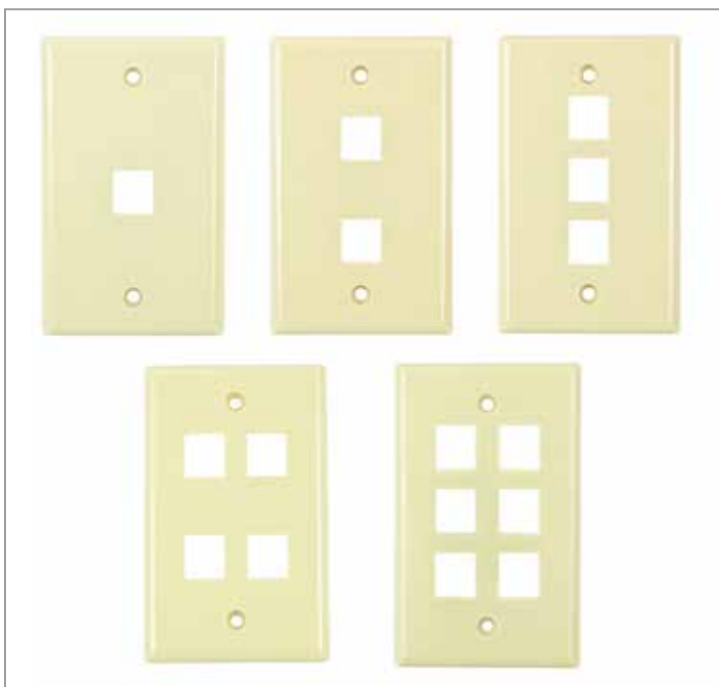

Keystone Wall Plates

Description / Specifications

Vericom standard keystone faceplates are available in 1, 2, 3, 4, or 6 port and are ideal for use with any standard keystone modules to create an individualized plug and play multimedia experience. These faceplates are constructed of impact resistant, fire-retardant UL94V-0 rated plastic. These faceplates come complete with mounting screws and are offered in White, Ivory, and Light Almond.

Features & Benefits

- Compatible with standard keystone modules for a variety of applications
- Flush mounting for an aesthetic look
- Offered in 1, 2, 3, 4, or 6 port for versatility
- Includes screws for mounting
- Available in White, Ivory, and Light Almond to match any décor

Applications

These standard single gang faceplates accept snap-in modules to support multimedia applications in situations requiring a flush mount.

Ordering Information

TYPE	IVORY	LIGHT ALMOND	WHITE
1 Port, Single Gang	XFPOP-03588	XFPOP-01452	XFPOP-00470
2 Port, Single Gang	XFPOP-03589	XFPOP-01453	XFPOP-00471
3 Port, Single Gang	XFPOP-03590	XFPOP-01454	XFPOP-00472
4 Port, Single Gang	XFPOP-03419	XFPOP-03420	XFPOP-03418
6 Port, Single Gang	XFPOP-03422	XFPOP-03423	XFPOP-03421

# of Ports	1 Port	2 Port	3 Port	4 Port	6 Port
Dimensions	114*70*9.5 mm	114*70*9.5 mm	114*70*9.5 mm	114*70*9.5 mm	114*70*9.5 mm
Material	High Impact, Fire retardant ABS plastic rated UL94V-0				
Mounting	Screws (Included)				
Color	White, Ivory, or Light Almond				