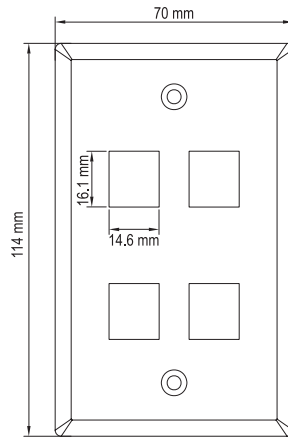

TECHNICAL SHEETS ARE SUBJECT TO CHANGE WITHOUT NOTICE.

REV.20250101.2

Keystone Wall Plates

Technical Drawing

1 Port

2 Port

3 Port

4 Port

6 Port

Physical Specifications

# of Ports	1 Port	2 Port	3 Port	4 Port	6 Port
Dimensions	114*70*9.5 mm	114*70*9.5 mm	114*70*9.5 mm	114*70*9.5 mm	114*70*9.5 mm
Material	High Impact, Fire retardant ABS plastic rated UL94V-0				
Mounting	Screws (Included)				
Color	White, Ivory, or Light Almond				